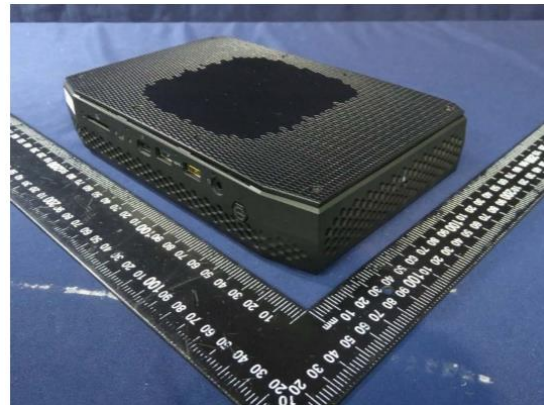

Translation of Test Certificate No. 7072355762
Issued under Section 12 of the Standards Law, 1953

Broadened description of product:

The following is marked on the products: